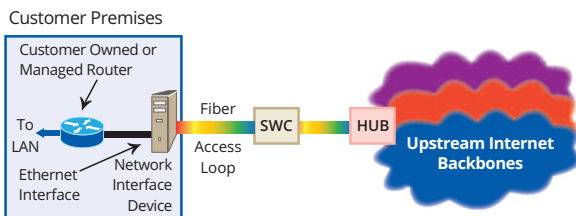

EOF via Metro-Fiber Network or "Lit Building Internet": In those cases in which the customer's premises is directly connected to one of Spectrotel's Metro area Ethernet providers, Spectrotel utilizes the Metro Fiber Network, to provide a fixed path with Ethernet framing on a fiber loop to provide an Ethernet Private Line from the customer's premises to the internet port.

EOF via Ethernet Private Line (EPL): Provides a dedicated fiber loop with Ethernet framing from the customer's premises through the Serving Wire Center (SWC) to the internet port.

Ethernet Virtual Private Line (EVPL): Provides a dedicated fiber loop with Ethernet framing from the customer's premises to the serving wire center and switched Ethernet service from the Serving Wire Center (SWC) to the internet port.

Benefits:

- EPL provides real-time class of service
- Greater availability than lit buildings
- LATA wide – flat price
- Alternate upstream internet backbones

Benefits:

- EVPL provides priority data class of service
- Greater availability than lit buildings
- LATA wide – different price tiers
- Easy upgrades with Fiber loop larger than service port