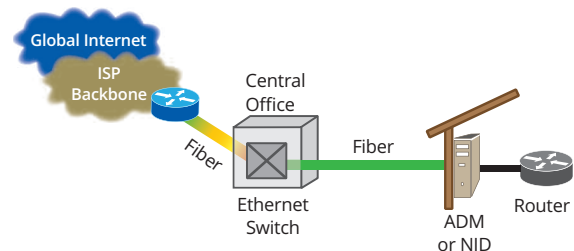

ETHERNET OVER FIBER (EOF)

Spectrotel's Ethernet over Fiber service provides dedicated internet access using carrier Ethernet technology via fiber optic cables for high quality, local access connectivity. Depending on facility availability, service configurations use either a Metro Fiber Network, also known as "lit building internet," or an Access Fiber Network, which utilizes Ethernet access services provided over the Local Exchange Company's fiber optic infrastructure.

AFFORDABILITY

Cost effective, high quality, high-bandwidth internet connectivity.

SCALABILITY

Speeds from 5 Mbps to 10 Gbps depending on location.

AVAILABILITY

Nationwide via ILEC, cable and regional fiber networks.

RELIABILITY

Provides top tier reliability via the largest carrier and operator networks.

Fastest-Growing Nationwide Aggregator of Voice, Internet, and Managed Services.

Spectrotel's Ethernet Over Fiber (EOF) offers internet connectivity via the nation's Tier 1 internet backbones over high quality, Ethernet framed, local fiber transport.

EOF via Metro-Fiber Network or "Lit Building Internet": In those cases in which the customer's premises is directly connected to one of Spectrotel's Metro area Ethernet providers, Spectrotel utilizes the Metro Fiber Network, to provide a fixed path with Ethernet framing on a fiber loop to provide an Ethernet Private Line from the customer's premises to the internet port.