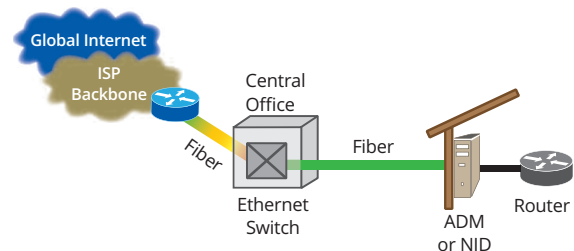

ETHERNET OVER FIBER (EOF)

Spectrotel's Ethernet over Fiber service provides dedicated internet access using carrier Ethernet technology via fiber optic cables for high quality, local access connectivity. Depending on facility availability, service configurations use either a Metro Fiber Network, also known as "lit building internet," or an Access Fiber Network, which utilizes Ethernet access services provided over the Local Exchange Company's fiber optic infrastructure.

AFFORDABILITY

Cost effective, high quality, high-bandwidth internet connectivity.

SCALABILITY

Speeds from 5 Mbps to 10 Gbps depending on location.

AVAILABILITY

Nationwide via ILEC, cable and regional fiber networks.

RELIABILITY

Provides top tier reliability via the largest carrier and operator networks.

Fastest-Growing Nationwide Aggregator of Voice, Internet, and Managed Services.

Spectrotel's Ethernet Over Fiber (EOF) offers internet connectivity via the nation's Tier 1 internet backbones over high quality, Ethernet framed, local fiber transport.

EOF via Metro-Fiber Network or "Lit Building Internet": In those cases in which the customer's premises is directly connected to one of Spectrotel's Metro area Ethernet providers, Spectrotel utilizes the Metro Fiber Network, to provide a fixed path with Ethernet framing on a fiber loop to provide an Ethernet Private Line from the customer's premises to the internet port.