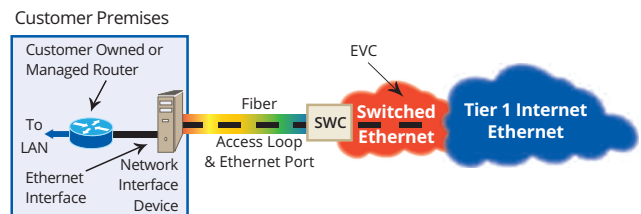

EOF via Metro-Fiber Network or "Lit Building Internet": In those cases in which the customer's premises is directly connected to one of Spectrotel's Metro area Ethernet providers, Spectrotel utilizes the Metro Fiber Network, to provide a fixed path with Ethernet framing on a fiber loop to provide an Ethernet Private Line from the customer's premises to the internet port.

EOF via Ethernet Private Line (EPL): Provides a dedicated fiber loop with Ethernet framing from the customer's premises through the Serving Wire Center (SWC) to the internet port.

Ethernet Virtual Private Line (EVPL): Provides a dedicated fiber loop with Ethernet framing from the customer's premises to the serving wire center and switched Ethernet service from the Serving Wire Center (SWC) to the internet port.

Benefits:

- EPL provides real-time class of service
- Greater availability than lit buildings
- LATA wide – flat price
- Alternate upstream internet backbones

Benefits:

- EVPL provides priority data class of service
- Greater availability than lit buildings
- LATA wide – different price tiers
- Easy upgrades with Fiber loop larger than service port