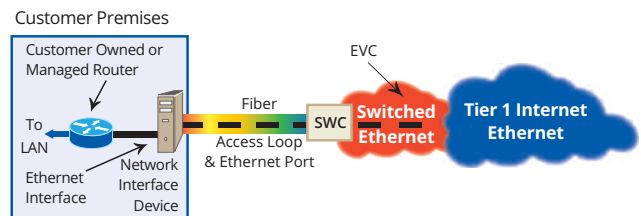

EOF via Metro-Fiber Network or "Lit Building Internet": In those cases in which the customer's premises is directly connected to one of Spectrotel's Metro area Ethernet providers, Spectrotel utilizes the Metro Fiber Network, to provide a fixed path with Ethernet framing on a fiber loop to provide an Ethernet Private Line from the customer's premises to the internet port.

EOF via Ethernet Private Line (EPL): Provides a dedicated fiber loop with Ethernet framing from the customer's premises through the Serving Wire Center (SWC) to the internet port.

Ethernet Virtual Private Line (EVPL): Provides a dedicated fiber loop with Ethernet framing from the customer's premises to the serving wire center and switched Ethernet service from the Serving Wire Center (SWC) to the internet port.

Benefits:

- EPL provides real-time class of service
- Greater availability than lit buildings
- LATA wide – flat price
- Alternate upstream internet backbones

Benefits:

- EVPL provides priority data class of service
- Greater availability than lit buildings
- LATA wide – different price tiers
- Easy upgrades with Fiber loop larger than service port